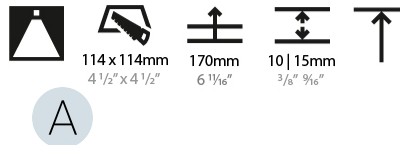

PHYSICAL

Shape: Square
Length (mm): 119
Length (in): 4 ¹¹/₁₆
Width (mm): 119
Width (in): 4 ¹¹/₁₆
Depth (mm): 150
Depth (in): 5 ⁷/₈
Ceiling Thickness (mm): 10 / 12.5 / 15
Ceiling Thickness (in): 3/8 or 1/2 or 9/16
Min. Recessing Depth (mm): 170
Min. Recessing Depth (in): 6 ¹¹/₁₆
Light Distribution: Downlight
Weight (kg): 0.69
Weight (lbs): 1.5
Fixture Finish: SSR / BKV / CWI / CRY / HAB / UFT / ITA / RUA / FTG / MYG / LOD / PUS / FRO / FUP / KIA / POP / BLS / SPG / MEY / GOH / GUM / CHC / COM / ABZ / JAG / OBR / MOS / ROR
Fixture Material: Aluminum Die Cast
Cut-out Measurements: 114mm / 4 1/2" x 114mm / 4 1/2"

ELECTRICAL

Lamp Type: LED (Zhaga Standard)
Input Wattage (W): 16.5
Total Output Wattage (W): 14
Dimming: Tri-Mode (Non-Dimming and Phase Dimming (120Vac only) and 0-10V Dimming)
Driver Included: No
Driver Location: Recessed Housing
Driver Type: Constant Current - Universal
Driver Class: Class 2
Input Voltage (V): 120 - 277
Constant Current (MA): 350

LED

Number of LEDs: 1
Color Temperature (°K): 2700 / 3000 / 3500 / 4000
Max. Delivered Lumen (lm): 940 / 980 / 1029 / 1050
Nominal Lumen (lm): 1386 / 1438 / 1511 / 1542
CRI: >90 CRI
Lamp Life (hrs): 50000

OPTICAL

Reflector: 20 / 40 / 60

RATINGS AND CERTIFICATIONS

Certified By: Certified for North American Standards
IP rating: IP20