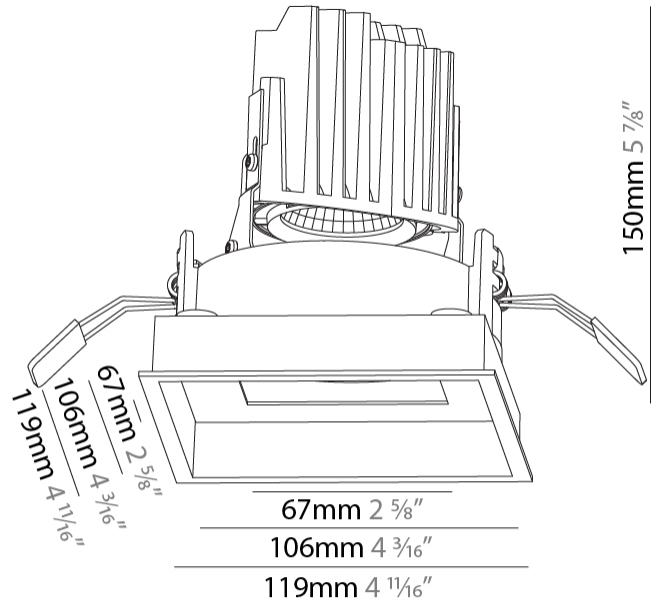

PHYSICAL

Shape: Square
Length (mm): 119
Length (in): 4 ¹¹/₁₆
Width (mm): 119
Width (in): 4 ¹¹/₁₆
Depth (mm): 150
Depth (in): 5 ⁷/₈
Ceiling Thickness (mm): 10 / 12.5 / 15
Ceiling Thickness (in): 3/8 or 1/2 or 9/16
Min. Recessing Depth (mm): 170
Min. Recessing Depth (in): 6 ¹¹/₁₆
Light Distribution: Downlight
Weight (kg): 0.69
Weight (lbs): 1.5
Fixture Finish: SSR / BKV / CWI / CRY / HAB / UFT / ITA / RUA / FTG / MYG / LOD / PUS / FRO / FUP / KIA / POP / BLS / SPG / MEY / GOH / GUM / CHC / COM / ABZ / JAG / OBR / MOS / ROR
Fixture Material: Aluminum Die Cast
Cut-out Measurements: 114mm / 4 1/2" x 114mm / 4 1/2"

ELECTRICAL

Lamp Type: LED (Zhaga Standard)
Input Wattage (W): 16.5
Total Output Wattage (W): 14
Dimming: Tri-Mode (Non-Dimming and Phase Dimming (120Vac only) and 0-10V Dimming)
Driver Included: No
Driver Location: Recessed Housing
Driver Type: Constant Current - Universal
Driver Class: Class 2
Input Voltage (V): 120 - 277
Constant Current (MA): 350

LED

Number of LEDs: 1
Color Temperature (°K): 2700 / 3000 / 3500 / 4000
Max. Delivered Lumen (lm): 940 / 980 / 1029 / 1050
Nominal Lumen (lm): 1386 / 1438 / 1511 / 1542
CRI: >90 CRI
Lamp Life (hrs): 50000

OPTICAL

Reflector: 20 / 40 / 60

RATINGS AND CERTIFICATIONS

Certified By: Certified for North American Standards
IP rating: IP20