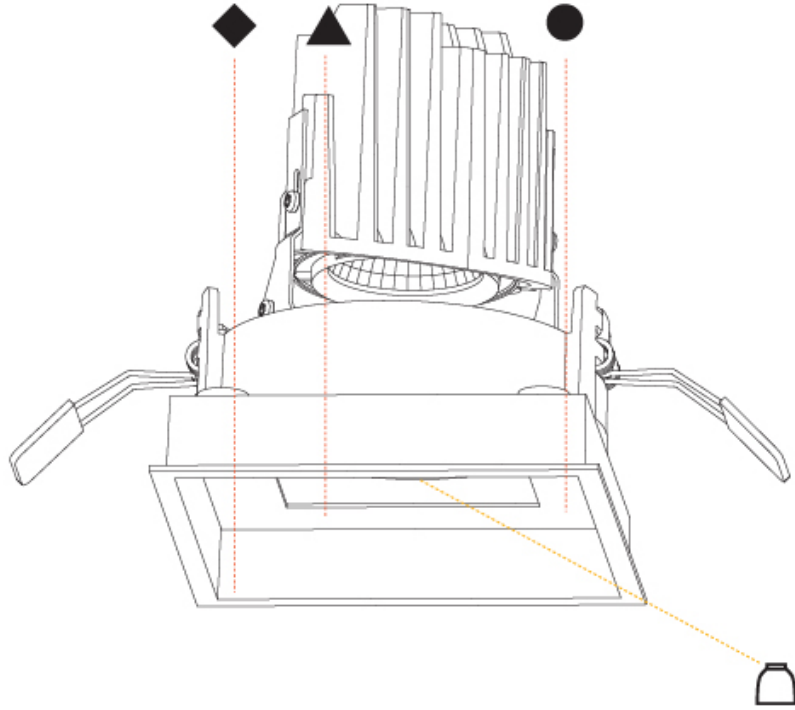

BIONIQ SQUARE DEEP COMFORT RECESSED

A35371-

For Color / Finish Chart & Symbology see Appendix or product page downloadable area.

	27K	35K	30K	40K	°K
Color Temperature	2700K	3500K	3000K	4000K	
Reflector	20	40	60		
	20°	40°	60°		

ORDER-EXAMPLE: °K

L3XXXX- 02 02 02 30K 20

Black Black Black 3000K 20°